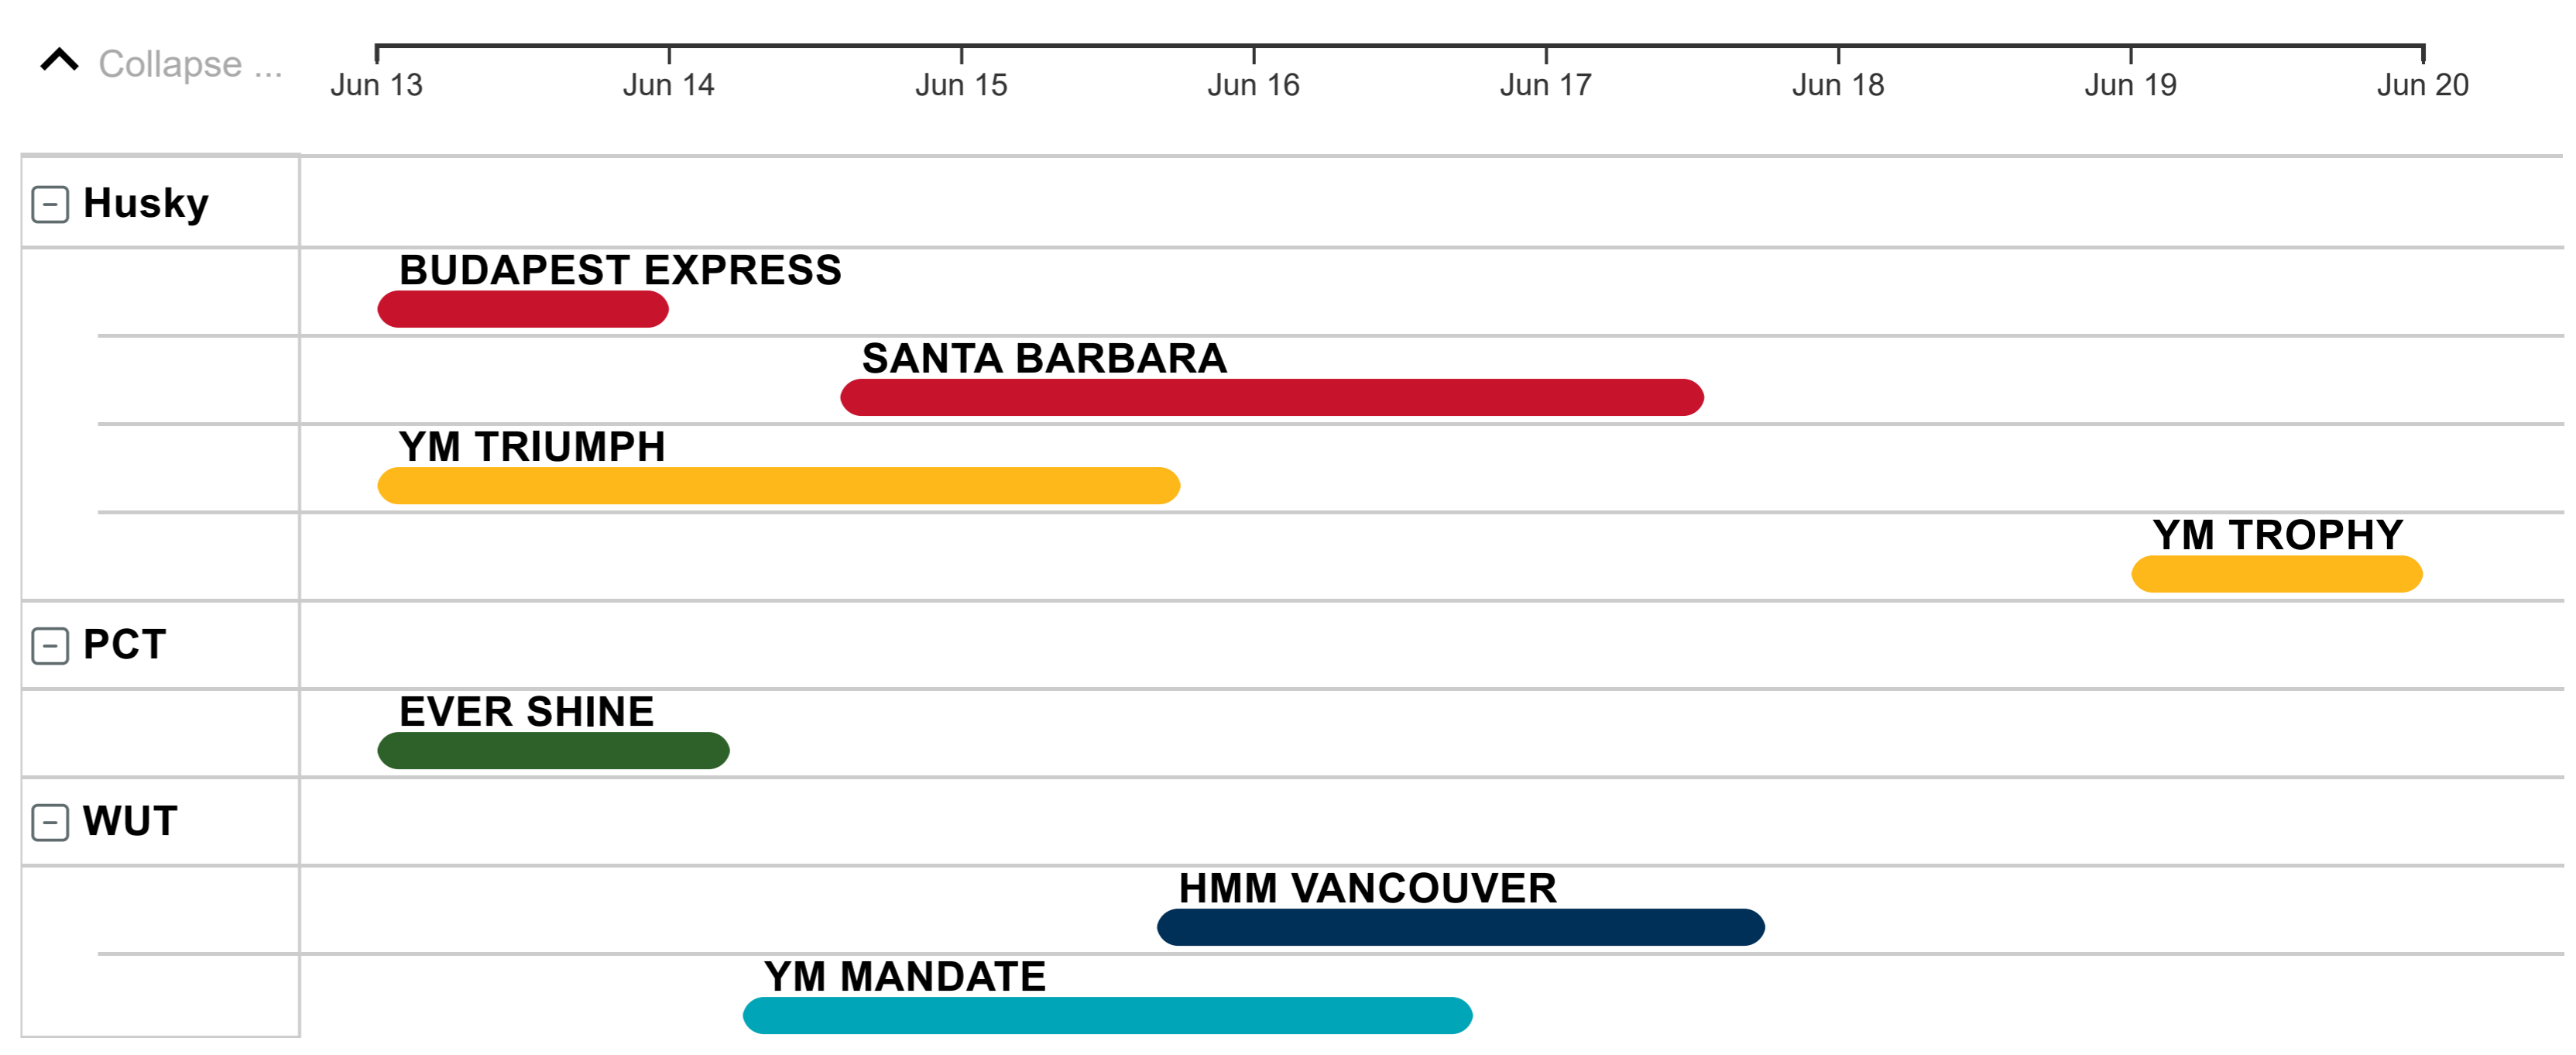

Current Week

Service ● Ad Hoc ● CLX ● CPNW ● CPV ● EB Service ● PNW1

Next Week

Service ● Ad Hoc ● CLX ● CPNW ● EB Service ● Oceania ● PNS ● PNW1

Week 3

Service ● Ad Hoc ● CLX ● CPNW ● CPV ● EB Service ● PNS ● PNW1

Week 4

Service ● CLX ● CPNW ● CPV ● EB Service ● Oceania ● PNS ● PNW1

Current Week

Service ● Ad Hoc ● FP2 ● PN1 ● PN3 ● TPN ● WC4/TP5

Next Week

Service ● FP2 ● PN1 ● PN3 ● TPN ● WC4/TP5

Week 3

Service ● FP2 ● PN1 ● TPN ● WC4/TP5

Week 4

Service ● FP2 ● PN1 ● PN3 ● TPN ● WC4/TP5