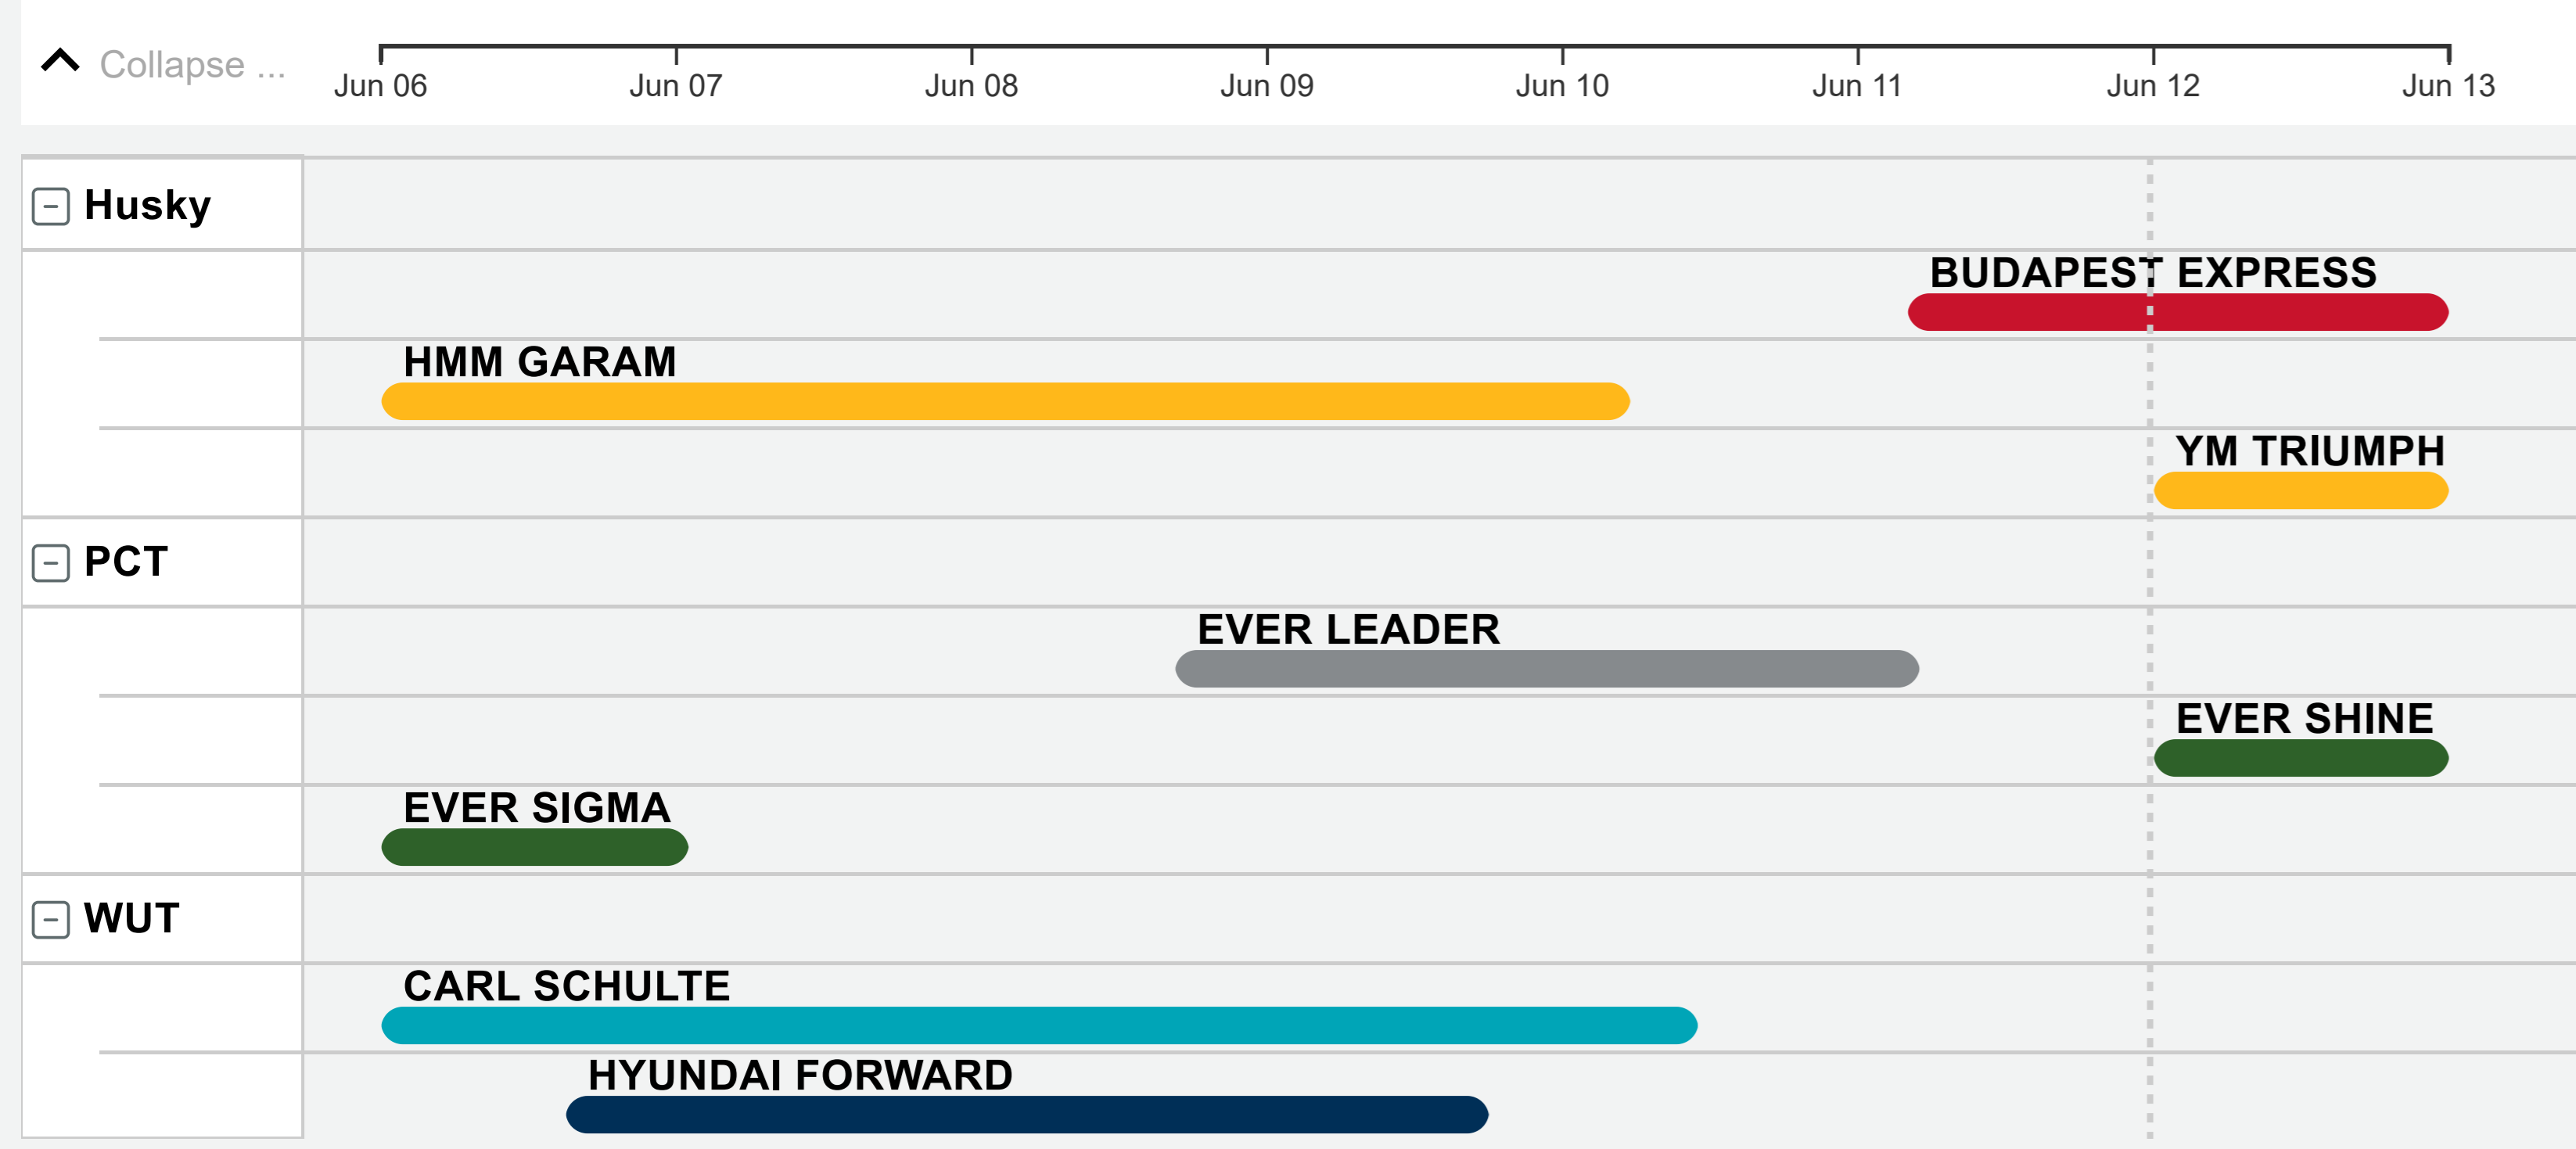

Current Week

Service ● Ad Hoc ● CLX ● CPNW ● CPV ● EB Service ● PNW1

Next Week

Service ● Ad Hoc ● CLX ● CPNW ● EB Service ● Oceania ● PNS ● PNW1

Week 3

Service ● Ad Hoc ● CLX ● CPNW ● CPV ● EB Service ● PNS ● PNW1

Week 4

Service ● CLX ● CPNW ● CPV ● EB Service ● Oceania ● PNS ● PNW1

Current Week

Service ● Ad Hoc ● FP2 ● PN1 ● PN3 ● TPN ● WC4/TP5

Next Week

Service ● FP2 ● PN1 ● PN3 ● TPN ● WC4/TP5

Week 3

Service ● FP2 ● PN1 ● TPN ● WC4/TP5

Week 4

Service ● FP2 ● PN1 ● PN3 ● TPN ● WC4/TP5